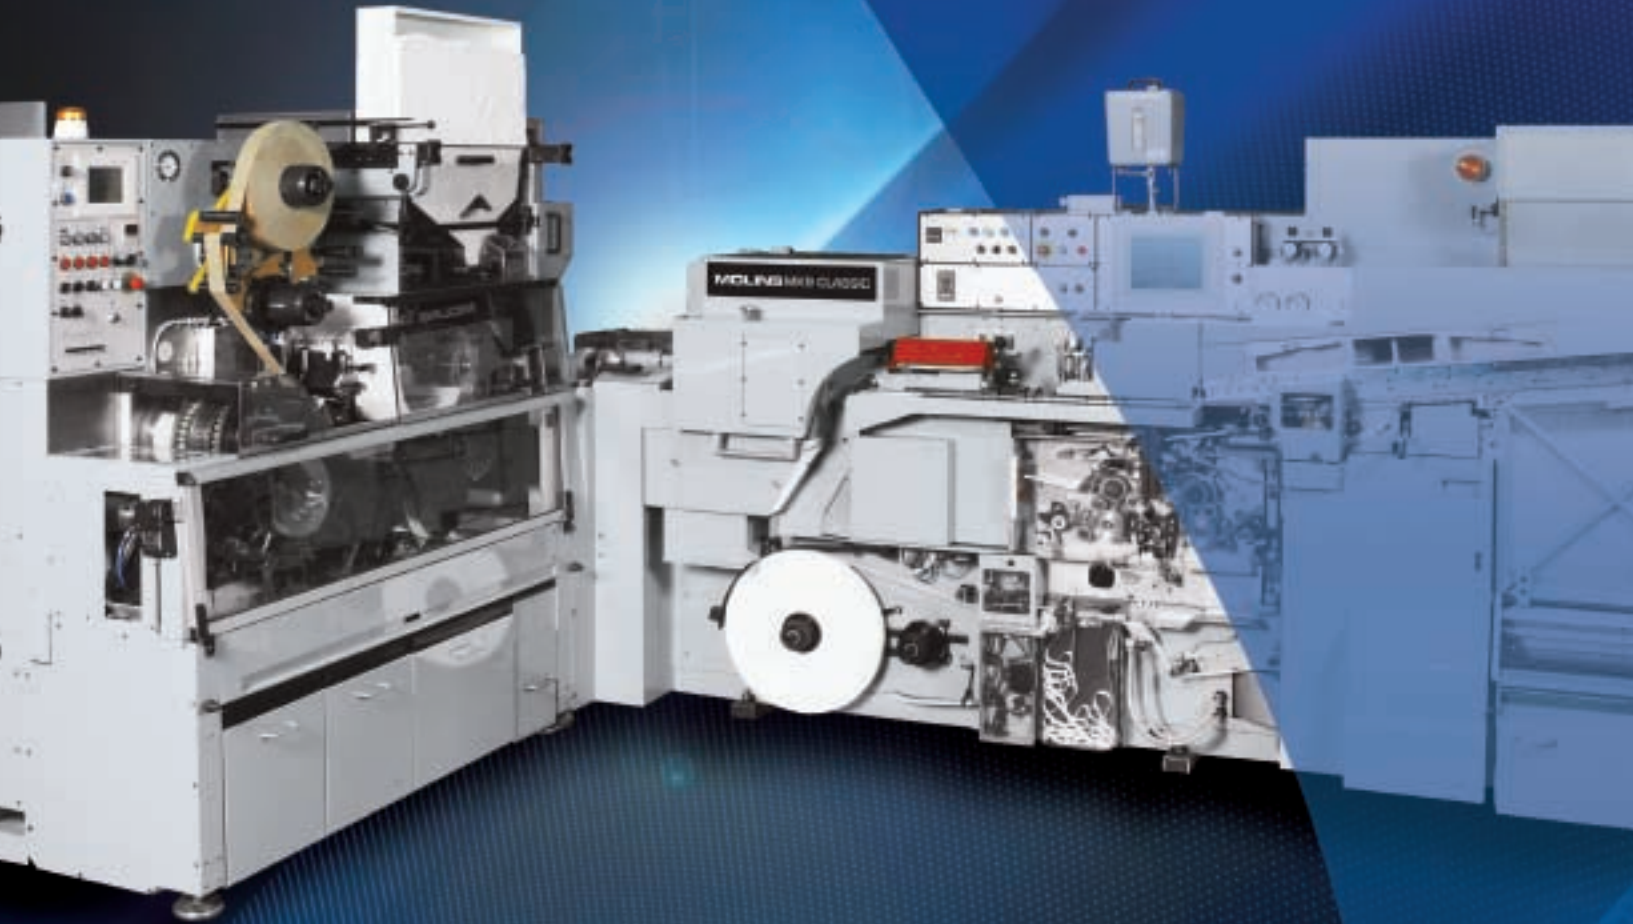

MOLINS
Tobacco Machinery

The Classic Combination from Molins

The term 'Classic' has to be earned, it has to prove itself against others of its kind and be of lasting significance due to its purity of design, style and relevance.

Molins MK9 Classic Combination is the industry choice for reliable and robust cigarette manufacture throughout the world at 5,500cpm speed. This machine continues to be the benchmark by which others are measured and with new independent hopper drives, which can be tailored to your individual tobacco blends, and USB data collection, it is still the definitive machine in its class.